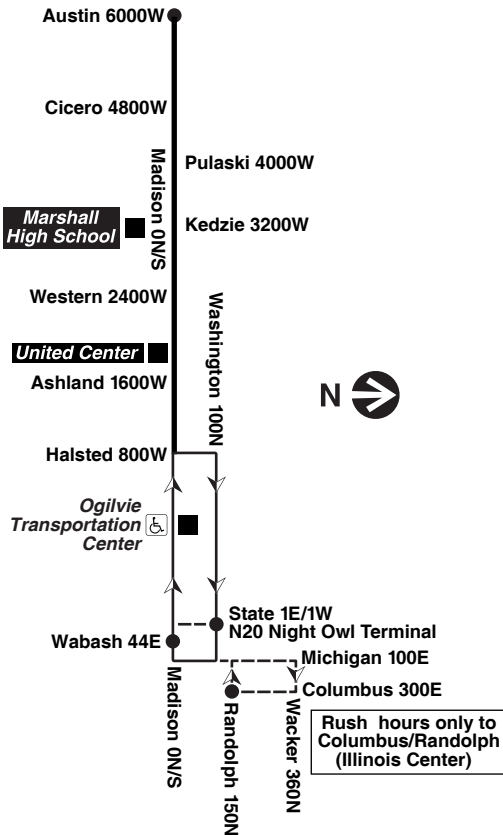

Effective Mar. 23, 2025

N20 overnight (owl) service runs between Washington/State and Madison/Austin

All CTA buses are accessible

transitchicago.com/bus/20

Monday thru Friday

#20 Madison

Eastbound

LV Madison/ Austin	Madison/ Pulaski	Madison/ Kedzie	Madison/ Halsted	Washington/ Michigan	AR Madison/ Wabash	AR Columbus/ Randolph
3:25a	3:37a	3:41a	3:53a	4:01N	----	----
3:55	4:07	4:11	4:23	4:31N	----	----
4:13	4:25	4:29	4:41	4:49	----	4:53a
4:31	4:43	4:47	4:59	5:07	----	5:11
4:48	5:00	5:05	5:18	5:27	----	5:31
5:05	5:18	5:23	5:38	5:48	----	5:52
5:22	5:35	5:40	5:55	6:05	----	6:09
5:37	5:50	5:55	6:10	6:20	----	6:24
5:50	6:03	6:08	6:23	6:33	----	6:37
6:00	6:13	6:18	6:33	6:43	----	6:47
6:10	6:23	6:28	6:43	6:53	----	6:57
6:19	6:32	6:37	6:52	7:02	----	7:06
6:28	6:41	6:46	7:01	7:11	----	7:15

then every 4 to 7 minutes to Columbus/Randolph until

8:27	8:44	8:50	9:10	9:23	----	9:29
8:36	8:53	8:59	9:18	9:31	9:32a	----
8:45	9:02	9:08	9:27	9:39	9:40	----

then every 10 minutes to Madison/Wabash until